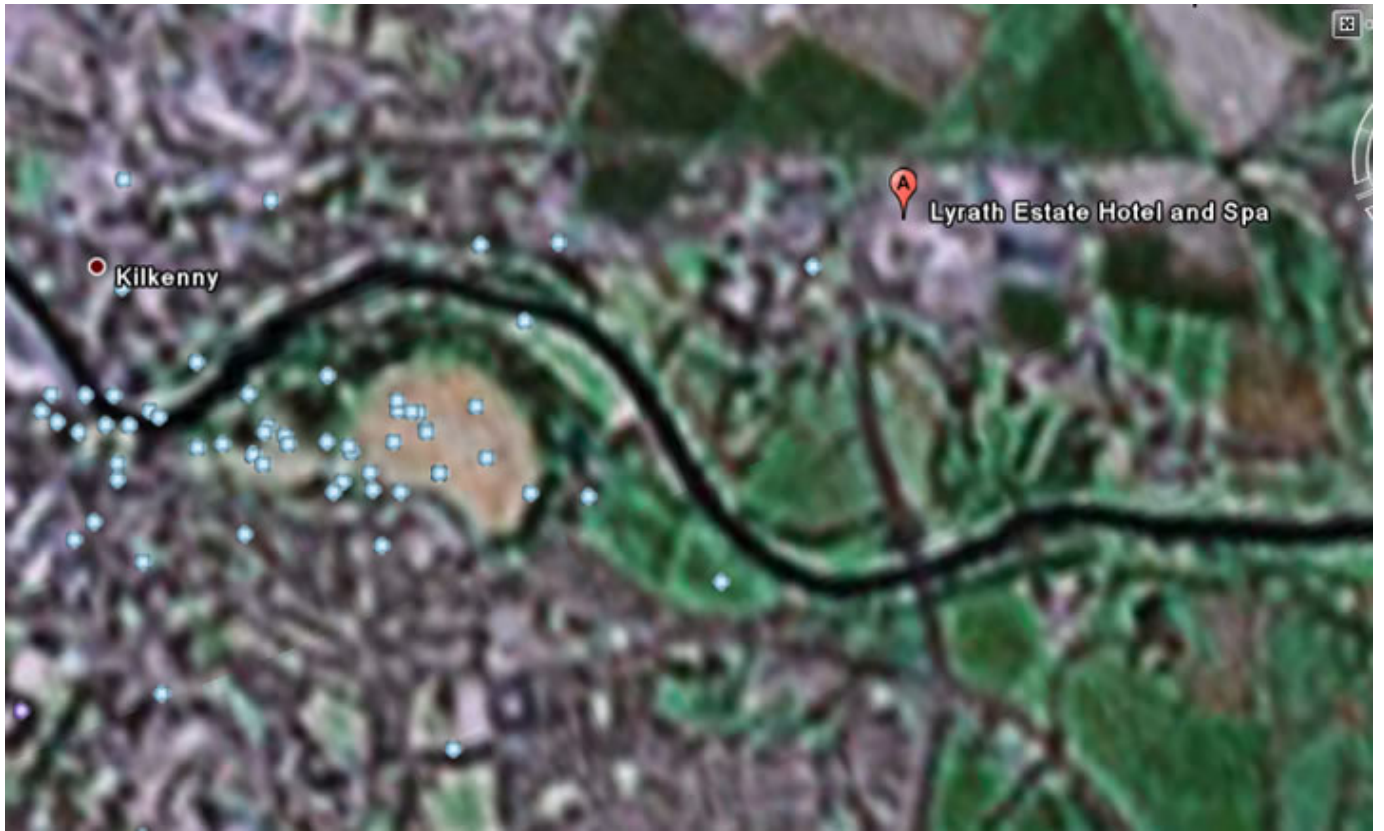

*Maps next page*

### Directions from Rosslare Harbour

Take the N25 from Rosslare towards New Ross, from here you can take the scenic route through Thomastown, Bennetsbridge and into Kilkenny. Alternatively, from New Ross head towards Waterford and from Waterford pick up the N9 heading straight through Mullinavat, Ballyhale, Knocktopher, Stoneyford, and on to Kilkenny.

Lyrath is situated on the Dublin Road just under 2 km north of the Kilkenny City.

Approximate driving time from Rosslare is 1 hour 30 min.

Lyrath is situated on the Dublin Road just under 2 km north of the Kilkenny City.

Approximate driving time from Cork Airport is 2 hours.