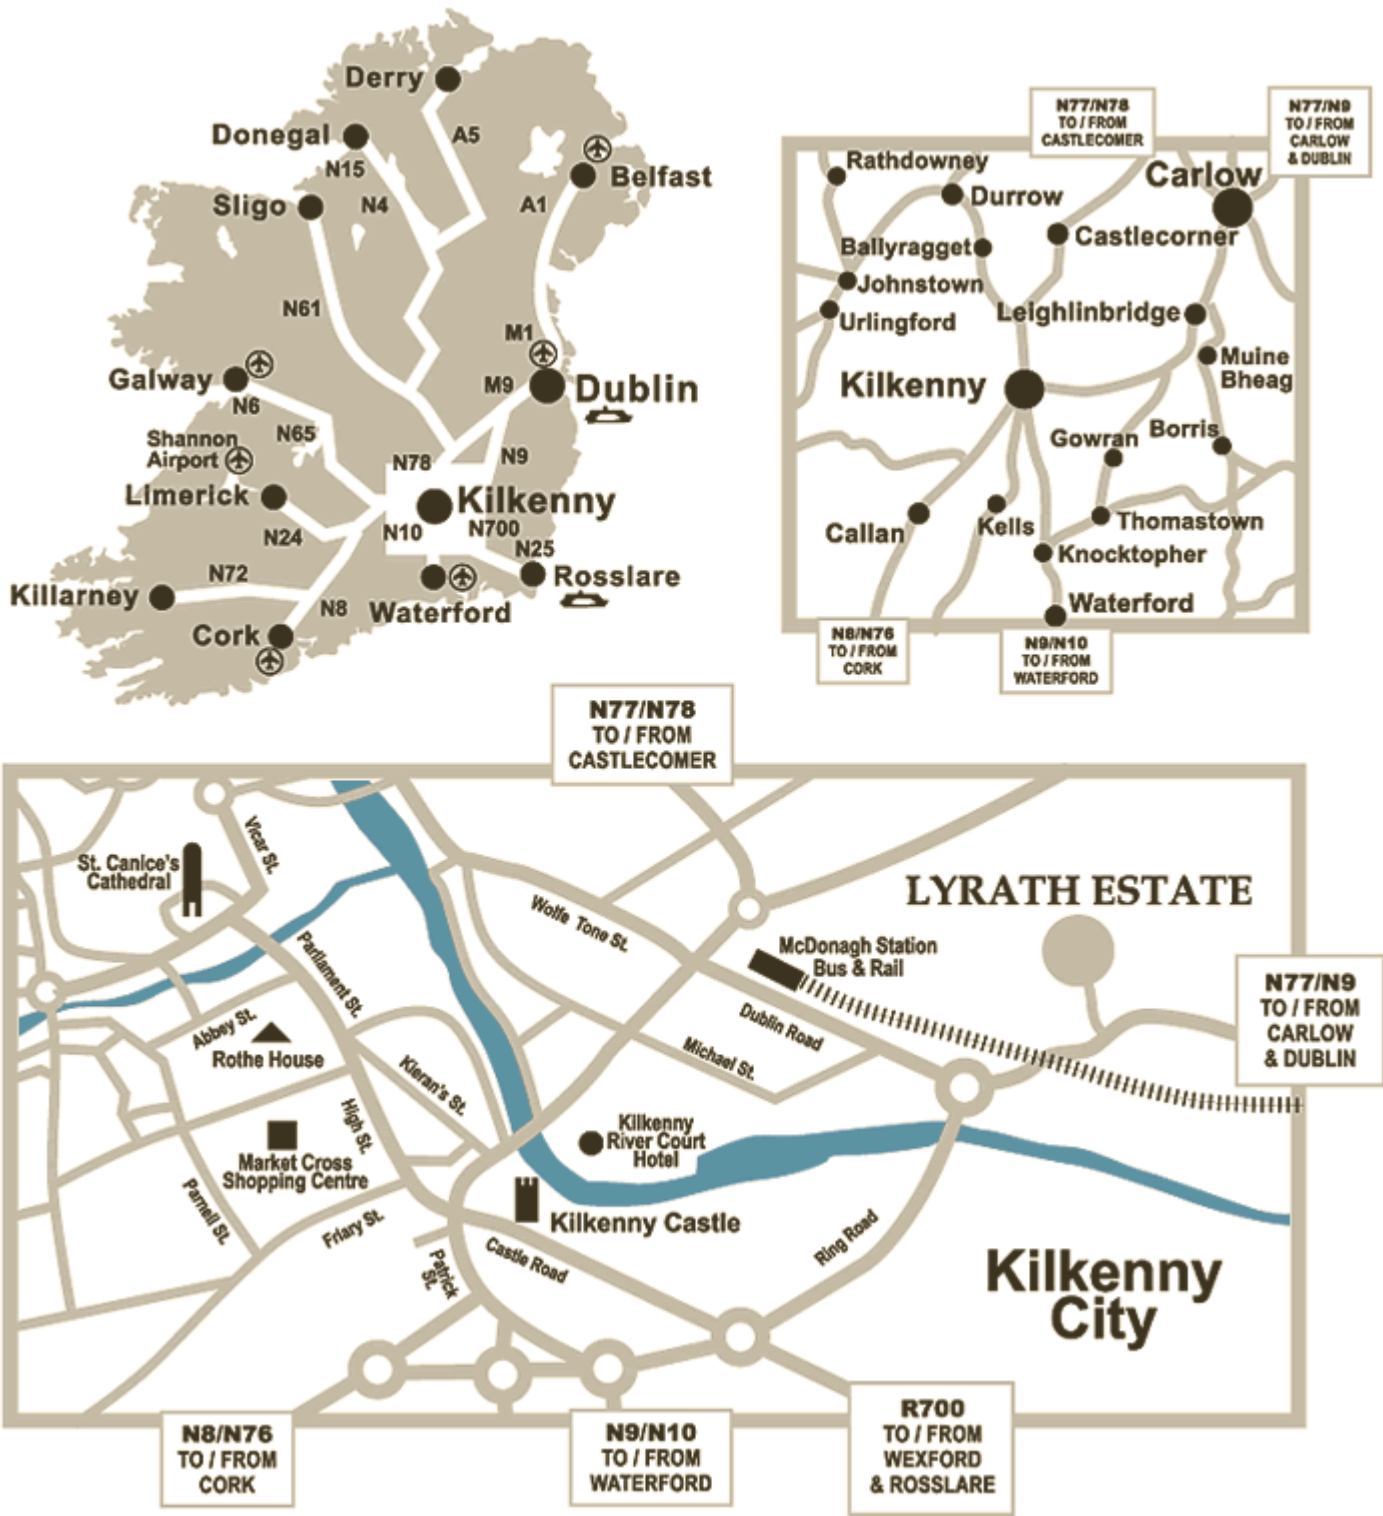

*Maps next page*

### Directions from Rosslare Harbour

Take the N25 from Rosslare towards New Ross, from here you can take the scenic route through Thomastown, Bennetsbridge and into Kilkenny. Alternatively, from New Ross head towards Waterford and from Waterford pick up the N9 heading straight through Mullinavat, Ballyhale, Knocktopher, Stoneyford, and on to Kilkenny.

Lyrath is situated on the Dublin Road just under 2 km north of the Kilkenny City.

Approximate driving time from Rosslare is 1 hour 30 min.

Lyrath is situated on the Dublin Road just under 2 km north of the Kilkenny City.

Approximate driving time from Cork Airport is 2 hours.